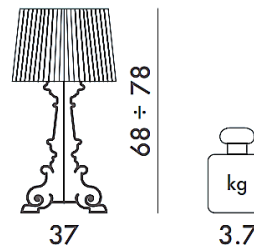

*Brand:* **KARTELL**  
*Item type:* Table Lamp  
*Item code:* 9074/00  
*Designer:* Ferruccio Laviani  
*Color:* Black  
*Dimension:* 9.5 x 9.5 x 31 cm

*Click the link for more options and finishes:*

[https://www.kartell.com/ROW/lighting/bourgie/09070?variantName=x\\_colorVariant&variantValue=B4](https://www.kartell.com/ROW/lighting/bourgie/09070?variantName=x_colorVariant&variantValue=B4)